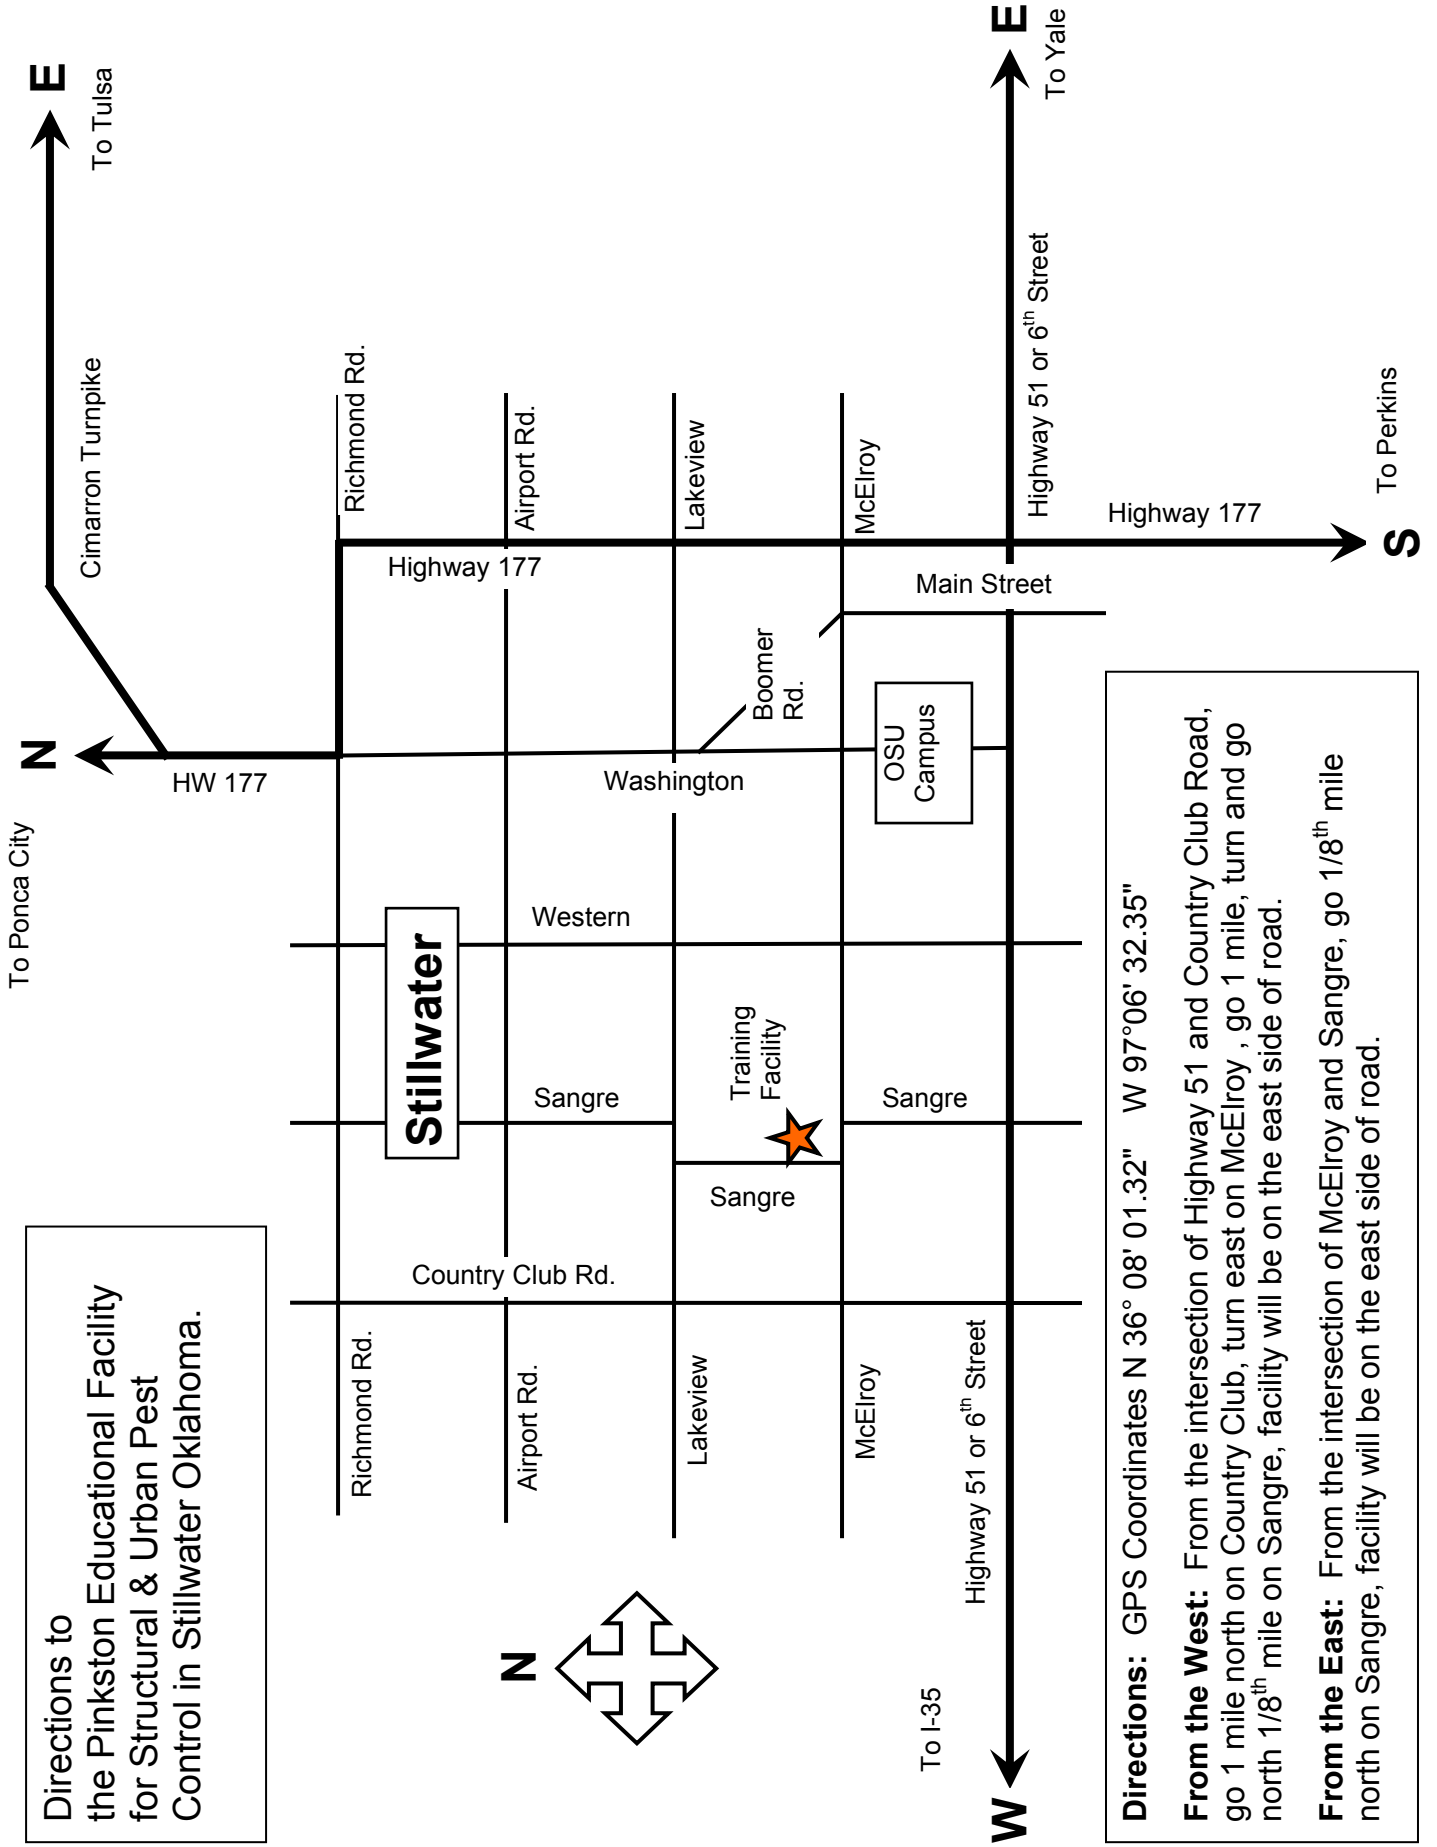

Directions to the Pinkston Educational Facility for Structural & Urban Pest Control in Stillwater Oklahoma.

**Directions:** GPS Coordinates N 36° 08' 01.32" W 97° 06' 32.35"

**From the West:** From the intersection of Highway 51 and Country Club Road, go 1 mile north on Country Club, turn east on McElroy, go 1 mile, turn and go north 1/8<sup>th</sup> mile on Sangre, facility will be on the east side of road.

**From the East:** From the intersection of McElroy and Sangre, go 1/8<sup>th</sup> mile north on Sangre, facility will be on the east side of road.